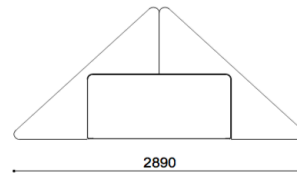

FOOTING

- -Freestanding

id. Inc. is a US based company with exclusive rights to distribute Metalco srl products in the US and Canada.