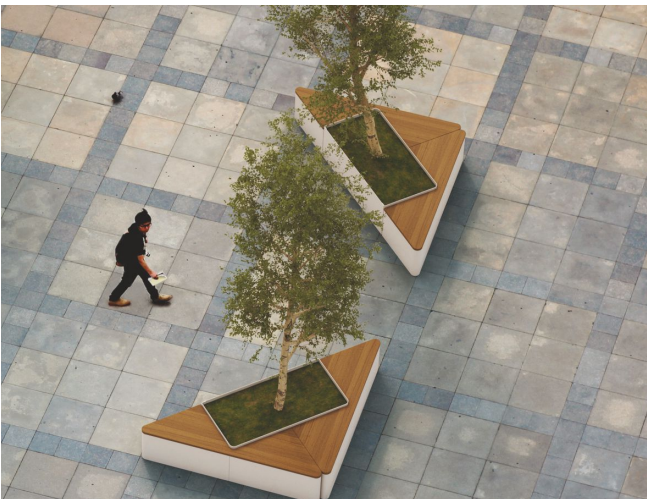

FOOTING

- -Freestanding

id. Inc. is a US based company with exclusive rights to distribute Metalco srl products in the US and Canada.

877.690.7755
info@idcreated.com
idcreated.com