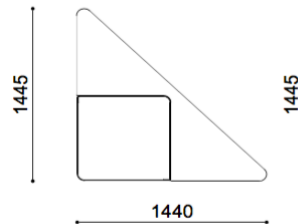

FOOTING

- -Freestanding

id. Inc. is a US based company with exclusive rights to distribute Metalco srl products in the US and Canada.

877.690.7755
info@idcreated.com
idcreated.com